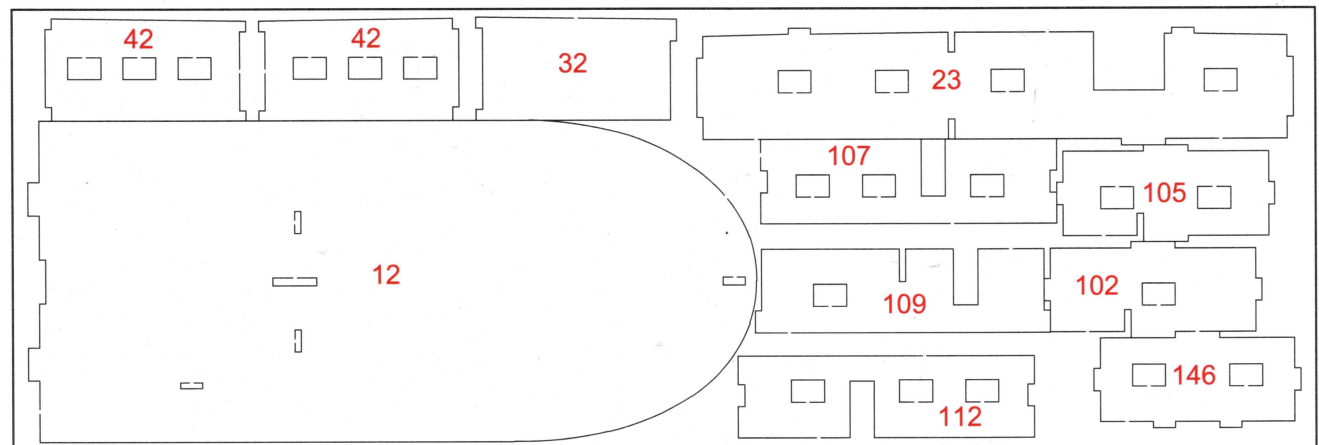

OcCre
Ocio Creativo

IP

Spirit of Mississippi

Ref. 14003

14003-1

14003-2

14003-7

14003-3